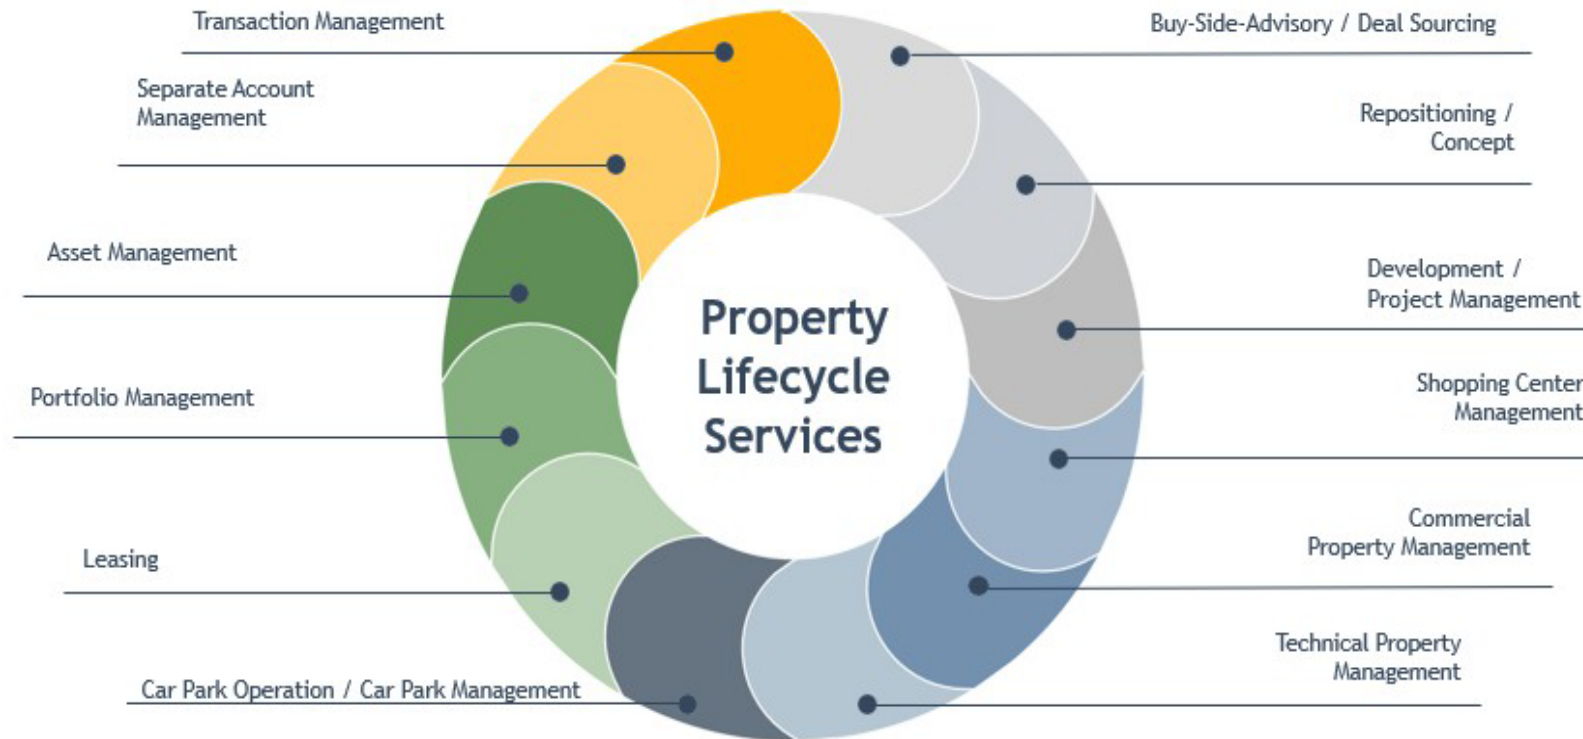

Range of services

Since 2022, Girlan Immobilien has significantly expanded its service portfolio, now covering all service phases 1 to 8 of the HOAI. We also offer expert consulting on ESG strategies, energy concepts, and specialized planning, ensuring sustainable and future-oriented real estate solutions. Additionally, our expertise extends to providing high-quality expert opinions, delivering data-driven insights that support informed decision-making. With this comprehensive range of services, we continue to offer tailored, high-performance solutions designed to meet the evolving needs of our clients.

All real estate services from a single source: