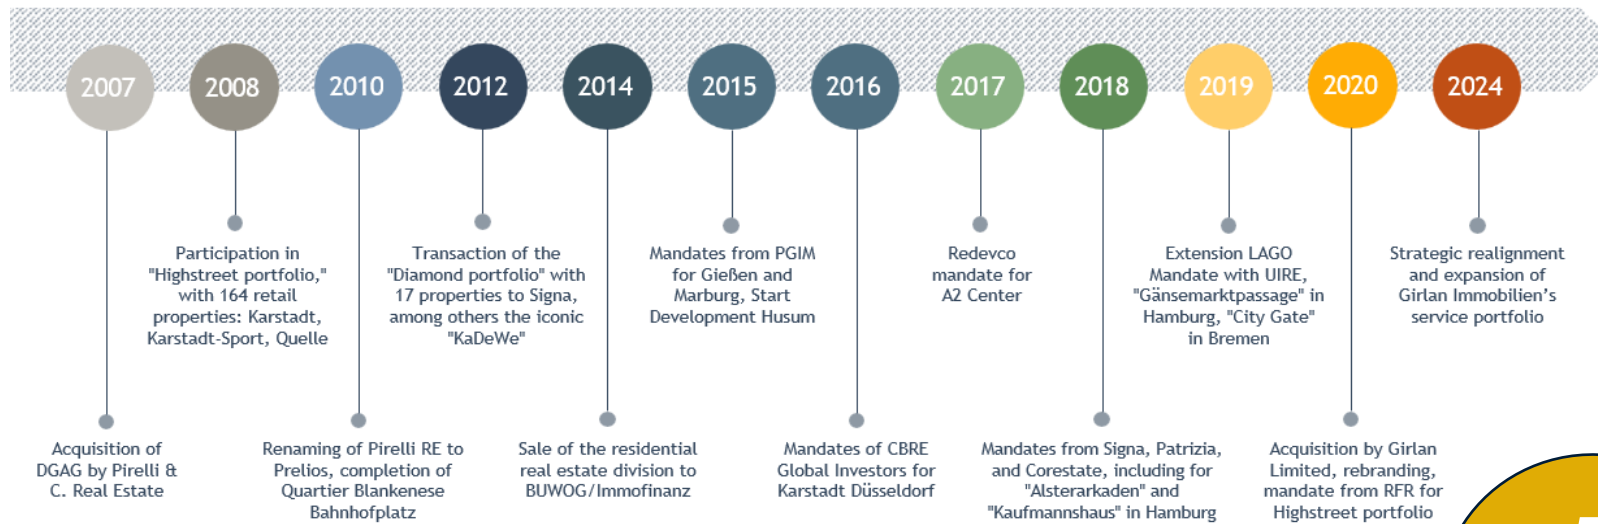

Girlan Immobilien is a leading specialist in retail & commercial real estate.

With new names, but proven structures and experienced teams, Girlan Immobilien has been around for 16 years. On behalf of institutional and private owners and investors, we provide all relevant real estate services for shopping centres, department stores, neighbourhoods, hotel & office properties, retail parks, and commercial buildings.

Our clients benefit from all services from a single source, many years of experience, unique know-how and our perspective from the owner's point of view.

Thanks to customised real estate & service concepts, interdisciplinary teams and location-specific approaches, we find the best solution for your business!